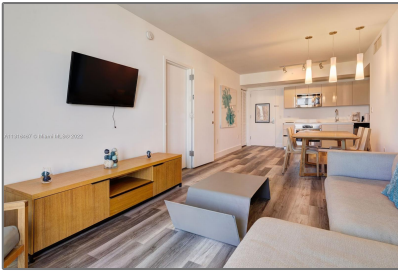

## Basic [Details](#)

Property Type: **Residential Lease**

Listing Type: **For Rent**

Listing ID: **A11318487**

Price: **\$4,590**

Bedrooms: **2**

Bathrooms: **2**

Square Footage: **1,028 Sqft**