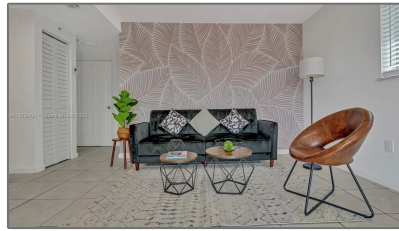

# Residential Lease For Rent

- 328 NW 12th Ave # 12, Miami, Florida 33128