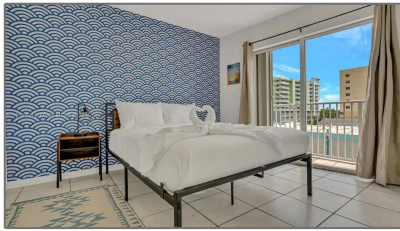

# Residential Lease For Rent

- 328 NW 12th Ave # 12, Miami, Florida 33128

## Basic [Details](#)

Property Type:	<b>Residential Lease</b>
Listing Type:	<b>For Rent</b>
Listing ID:	<b>A11318404</b>
Price:	<b>\$2,350</b>
Bedrooms:	<b>2</b>
Bathrooms:	<b>1</b>
Year Built:	<b>2006</b>
Lot Area:	<b>7,150 Sqft</b>