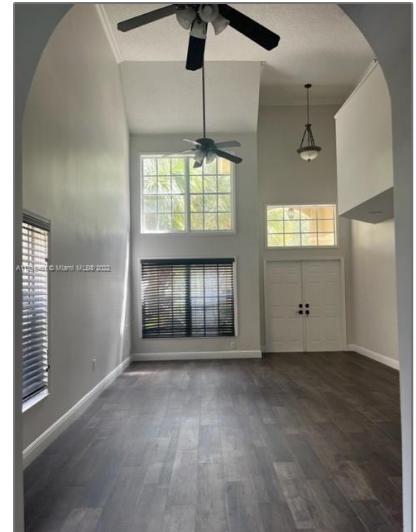

Residential Lease For Rent

2,519 Sqft - 414 SW 205th Ave # 414, Pembroke Pines, Florida 33029

Basic [Details](#)

Property Type:	Residential Lease
Listing Type:	For Rent
Listing ID:	A11318461
Price:	\$4,500
Bedrooms:	4
Bathrooms:	3
Square Footage:	2,519 Sqft
Year Built:	1999
Lot Area:	6,821 Sqft