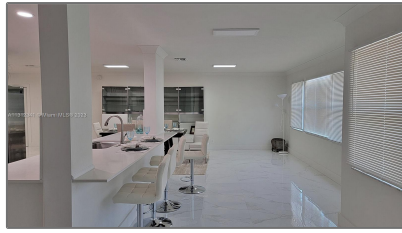

Residential For Sale

1,700 Sqft - 215 SE 3rd Ave # 502C, Hallandale Beach, Florida 33009

Basic [Details](#)

Property Type: **Residential**

Listing Type: **For Sale**

Listing ID: **A11312341**

Price: **\$299,000**