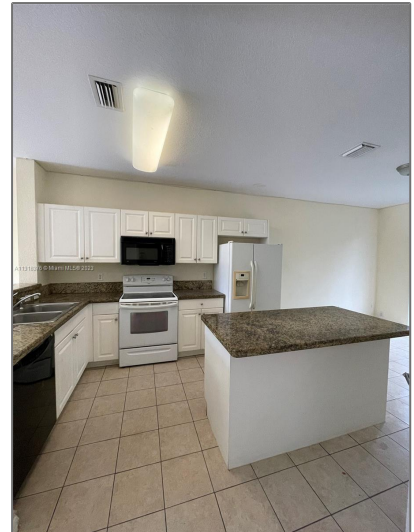

Residential Lease For Rent

1,334 Sqft - 3419 Sonoma Dr, Riviera Beach,
Florida 33404

Basic [Details](#)

Property Type: **Residential Lease**

Listing Type: **For Rent**

Listing ID: **A11318376**

Price: **\$2,100**