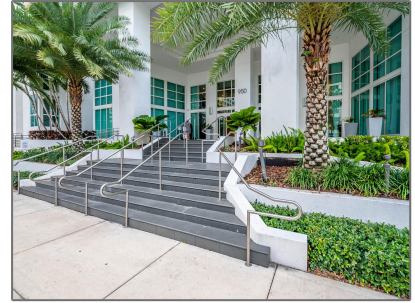

Residential Lease For Rent

1,101 Sqft - 950 Brickell Bay Dr # 4104, Miami, Florida 33131

Basic Details

Property Type: **Residential Lease**

Listing Type: **For Rent**

Listing ID: **A11318189**

Price: **\$4,500**

City: **Miami**

Zipcode: **33131**

Street: **950 Brickell Bay Dr
4104**

Building Name: **THE PLAZA 851
BRICKELL CO**

Floor Number: **0**

Longitude: **W81° 48' 36.7"**

Features

✓ Swimming Pool: **Heated, Above Ground, Fenced**