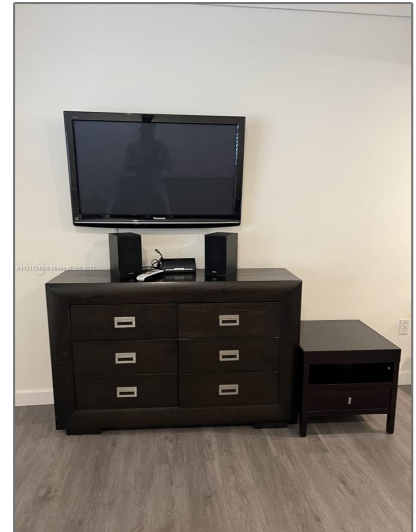

Residential Lease For Rent

9,463 Sqft - 1545 Drexel Ave # 402, Miami Beach, Florida 33139

Basic [Details](#)

Property Type: **Residential Lease**

Listing Type: **For Rent**

Listing ID: **A11317249**

Price: **\$1,950**

City: **Miami Beach**

Zipcode: **33139**

Street: **1545 Drexel Ave #
402**

Features

Furnished:

Furnished

Building Name: **PINE RIDGE SUB**

Floor Number: **0**