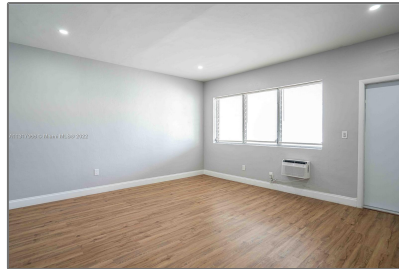

Residential Lease For Rent

950 Sqft - 6877 Abbott Ave # 8, Miami Beach,
Florida 33141

Basic [Details](#)

Property Type: **Residential Lease**

Listing Type: **For Rent**

Listing ID: **A11317968**

Price: **\$1,900**