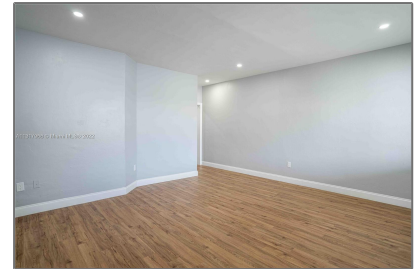

Residential Lease For Rent

950 Sqft - 6877 Abbott Ave # 8, Miami Beach,
Florida 33141

Basic [Details](#)

Property Type: **Residential Lease**

Listing Type: **For Rent**

Listing ID: **A11317968**

Price: **\$1,900**