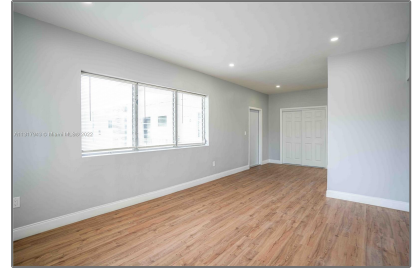

Residential Lease For Rent

950 Sqft - 6877 Abbott Ave # 6, Miami Beach,
Florida 33141

Basic [Details](#)

Property Type: **Residential Lease**

Listing Type: **For Rent**

Listing ID: **A11317943**

Price: **\$1,900**