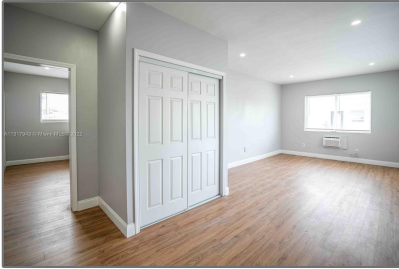

Residential Lease For Rent

950 Sqft - 6877 Abbott Ave # 6, Miami Beach,
Florida 33141

Basic [Details](#)

Property Type: **Residential Lease**

Listing Type: **For Rent**

Listing ID: **A11317943**

Price: **\$1,900**