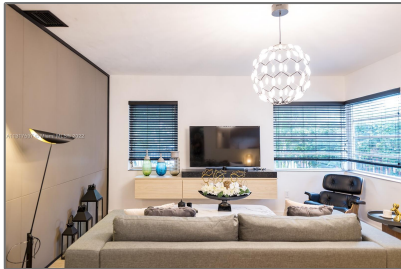

Residential Lease For Rent

737 Sqft - 611 Michigan Ave # 2, Miami Beach,
Florida 33139

Basic [Details](#)

Property Type: **Residential Lease**

Listing Type: **For Rent**

Listing ID: **A11317537**

Price: **\$3,200**