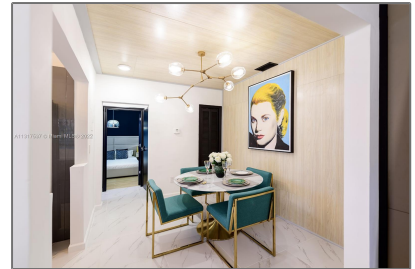

Residential Lease For Rent

737 Sqft - 611 Michigan Ave # 2, Miami Beach,
Florida 33139

Basic [Details](#)

Property Type: **Residential Lease**

Listing Type: **For Rent**

Listing ID: **A11317537**

Price: **\$3,200**