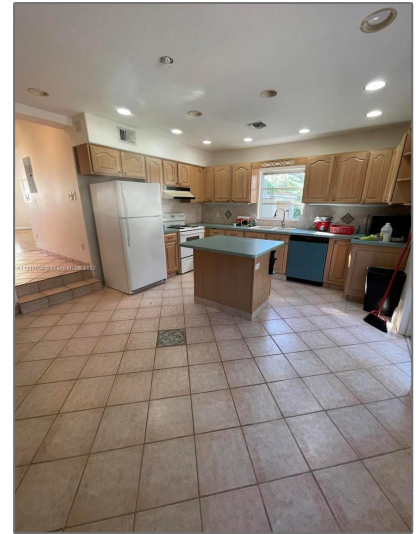

Residential Lease For Rent

1,006 Sqft - 315 SW 12th Ct, Fort Lauderdale,
Florida 33315

Basic [Details](#)

Property Type: **Residential Lease**

Listing Type: **For Rent**

Listing ID: **A11317694**

Price: **\$2,100**