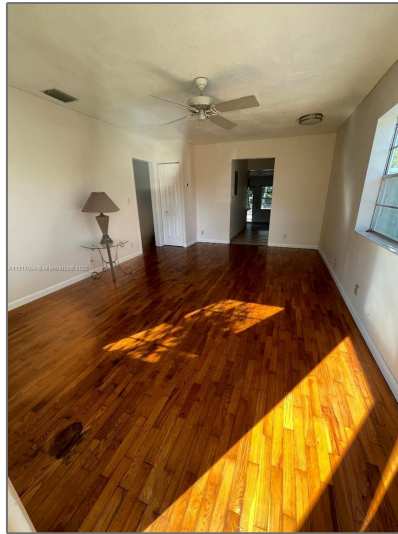

Residential Lease For Rent

1,006 Sqft - 315 SW 12th Ct, Fort Lauderdale,
Florida 33315

Basic [Details](#)

Property Type: **Residential Lease**

Listing Type: **For Rent**

Listing ID: **A11317694**

Price: **\$2,100**