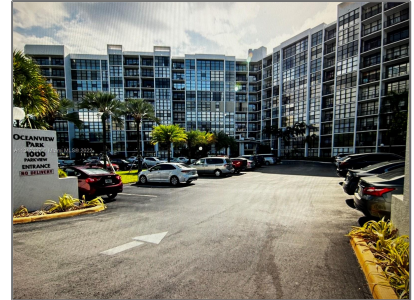

Residential For Sale

1,130 Sqft - 1000 Parkview Dr # 1008, Hallandale Beach, Florida 33009

Basic [Details](#)

Property Type: **Residential**

Listing Type: **For Sale**

Listing ID: **A11317637**

Price: **\$349,000**

City: **Hallandale Beach**

Zipcode: **33009**

Street: **1000 Parkview Dr # 1008**

Building Name: **Oceanview Park Condo**

Floor Number: **0**

Longitude: **W81° 52' 45"**

Features

✓ Heating System: **Central**