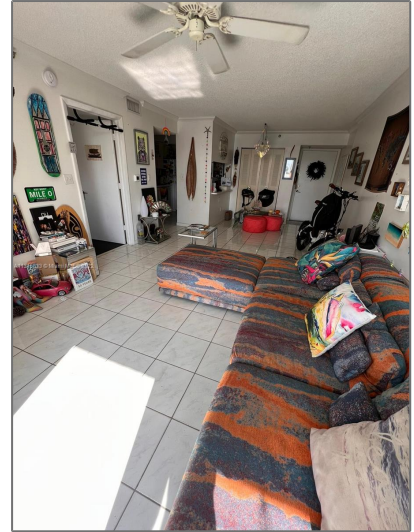

# Residential Lease For Rent

610 Sqft - 80 S Shore Dr # 206, Miami Beach,  
Florida 33141