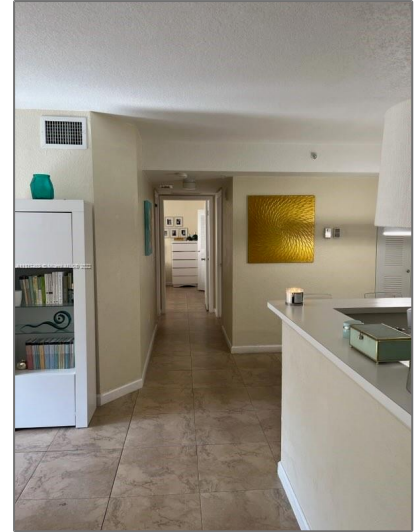

Residential Lease For Rent

895 Sqft - 15422 SW 284th St # 7204, Homestead, Florida 33033

Basic [Details](#)

Property Type: **Residential Lease**

Listing Type: **For Rent**

Listing ID: **A11317489**

Price: **\$1,950**