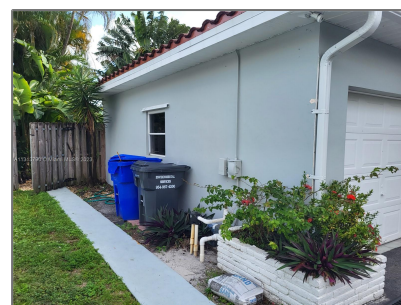

# Residential Lease For Rent

1,352 Sqft - 1419 N 16th Ct, Hollywood, Florida  
33020