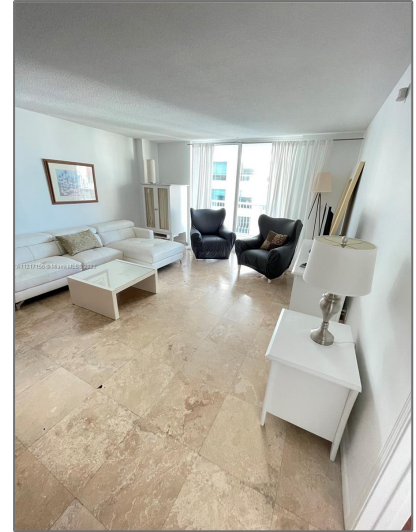

Residential Lease For Rent

825 Sqft - 1200 Brickell Bay Dr # 3706, Miami,
Florida 33131

Basic [Details](#)

Property Type: **Residential Lease**

Listing Type: **For Rent**

Listing ID: **A11217156**

Price: **\$4,500**

City: **Miami**

Zipcode: **33131**

Street: **1200 Brickell Bay
Dr # 3706**

Features

✓ Swimming Pool: **In Ground**

✓ Heating System: **Central, Electric**

✓ Cooling System: **Central Air, Electric**

✓ Furnished: **Furnished**