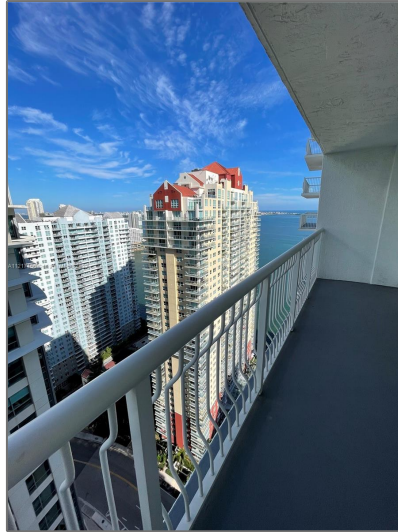

Residential Lease For Rent

825 Sqft - 1200 Brickell Bay Dr # 3706, Miami,
Florida 33131

Basic [Details](#)

Property Type: **Residential Lease**

Listing Type: **For Rent**

Listing ID: **A11217156**

Price: **\$4,500**

City: **Miami**

Zipcode: **33131**

Street: **1200 Brickell Bay
Dr # 3706**

Features

✓ Swimming Pool: **In Ground**

✓ Heating System: **Central, Electric**

✓ Cooling System: **Central Air, Electric**

✓ Furnished: **Furnished**