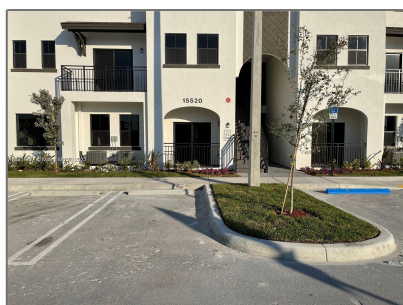

Residential Lease For Rent

1,384 Sqft - 15520 SW 136th St # 103, Miami, Florida 33196

Basic [Details](#)

Property Type: **Residential Lease**

Listing Type: **For Rent**

Listing ID: **A11311834**

Price: **\$2,650**

County: **Miami-Dade County**

City: **Miami**

Zipcode: **33196**

Street: **15520 SW 136th St
103**

Building Name: **CENTURY PARK
SOUTH**

Floor Number: **0**

Features

✓ Heating System: **Central**

✓ Cooling System: **Central Air**

✓ View: **Garden**

✓ Patio: **Open Balcony**

✓ Furnished: **Partially**

Longitude: **W81° 33' 16.5"**

Latitude: **N25° 38' 22.6"**

Agent [Info](#)

Daniel Lombardi