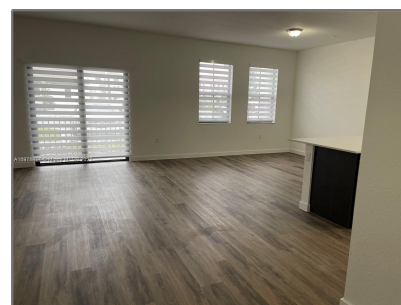

Residential Lease For Rent

1,384 Sqft - 15520 SW 136th St # 103, Miami, Florida 33196

Basic [Details](#)

Property Type: **Residential Lease**

Listing Type: **For Rent**

Listing ID: **A11311834**

Price: **\$2,650**