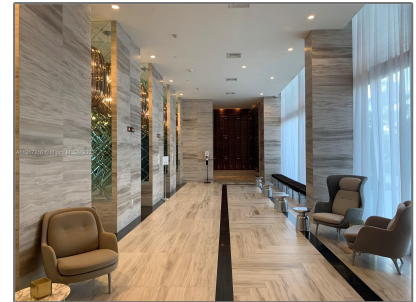

Residential Lease For Rent

1,050 Sqft - 2000 Metropica Way # 1506, Sunrise,
Florida 33323

Basic [Details](#)

Property Type: **Residential Lease**

Listing Type: **For Rent**

Listing ID: **A11317216**

Price: **$2,800**

Bedrooms: **2**

Bathrooms: **2**

Square Footage: **1,050 Sqft**

Year Built: **2020**

Address [Map](#)

Country: **US**

State: **FL**

County: **Broward County**

City: **Sunrise**

Zipcode: **33323**

Street: **2000 Metropica
Way # 1506**

Building Name: **METROPICA
NORTH TOWER
ONE**

Floor Number: **0**

Features

☒ Pet Allowed:

[Restrictions Or Possible
Restrictions](#)

☒ Furnished:

[Unfurnished](#)