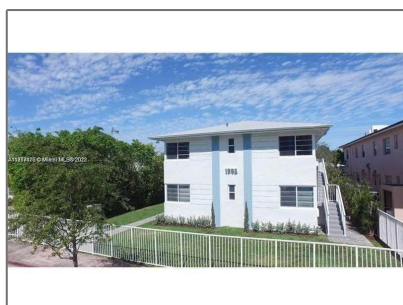

Residential Lease For Rent

675 Sqft - 1995 Marseille Dr # 2, Miami Beach,
Florida 33141

Basic [Details](#)

Property Type: **Residential Lease**

Listing Type: **For Rent**

Listing ID: **A11317170**

Price: **\$1,900**

Bedrooms: **1**

Bathrooms: **1**

Square Footage: **675 Sqft**

Year Built: **1946**

Lot Area: **8,770 Sqft**

Address [Map](#)

Country: **US**

State: **FL**

County: **Miami-Dade County**

City: **Miami Beach**

Zipcode: **33141**

Street: **1995 Marseille Dr #
2**

Building Name: **ISLE OF
NORMANDY MIAMI
VI**

Features

Pet Allowed: **Maximum 20 Lbs**

Furnished: **Unfurnished**