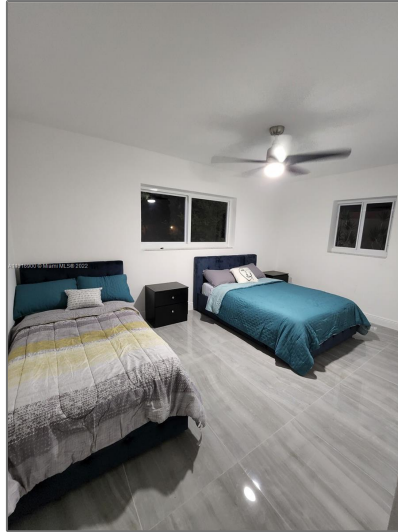

Residential Lease For Rent

1,890 Sqft - 1500 NE 148th St # 1, Miami, Florida 33161

Basic [Details](#)

Property Type: **Residential Lease**

Listing Type: **For Rent**

Listing ID: **A11316900**

Price: **\$3,900**