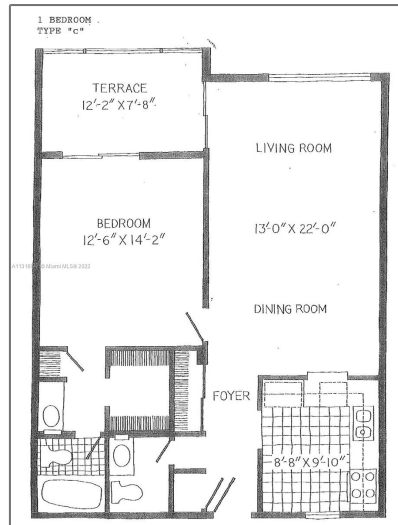

Residential Lease For Rent

810 Sqft - 2322 S Cypress Bend Dr # 709,
Pompano Beach, Florida 33069

Basic [Details](#)

Property Type: **Residential Lease**

Listing Type: **For Rent**

Listing ID: **A11316932**

Price: **\$1,500**

Bedrooms: **1**

Bathrooms: **1**

Half Bathrooms: **1**

Square Footage: **810 Sqft**

Year Built: **1974**

Address [Map](#)

Country: **US**