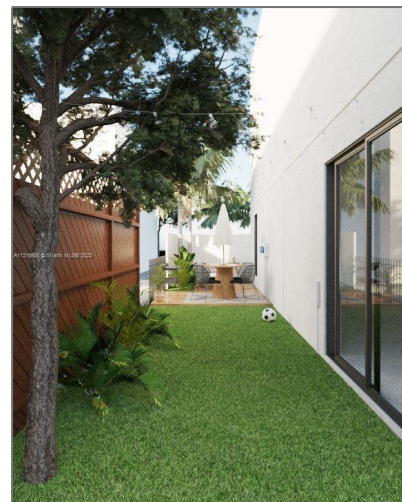

Residential Lease For Rent

2,700 Sqft - 1884 Brickell Ave, Miami, Florida
33129

Basic [Details](#)

Property Type: **Residential Lease**

Listing Type: **For Rent**

Listing ID: **A11316506**

Price: **\$8,495**

City: **Miami**

Zipcode: **33129**

Street: **1884 Brickell Ave**

Building Name: **HOUSES OF**

Features

✓	Heating System:	Central
✓	Cooling System:	Central Air
✓	Pet Allowed:	Restrictions Or Possible Restrictions
✓	Patio:	Patio, Open Balcony
✓	Furnished:	Unfurnished