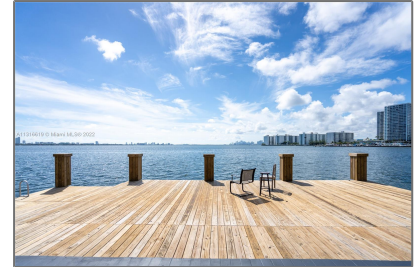

Residential Lease For Rent

325 Sqft - 1940 Bay Dr # 6, Miami Beach, Florida
33141

Basic [Details](#)

Property Type:	Residential Lease
Listing Type:	For Rent
Listing ID:	A11316619
Price:	\$1,650
Bathrooms:	1
Square Footage:	325 Sqft
Year Built:	1955
Lot Area:	35,400 Sqft

Features

✓ Heating System:	Window/wall
✓ Cooling System:	Wall/window Unit(s)
✓ Fence:	Fenced
✓ View:	Garden, Other
✓ Pet Allowed:	More Than 20 Lbs
✓ Patio:	Deck
✓ Furnished:	Unfurnished

Address [Map](#)