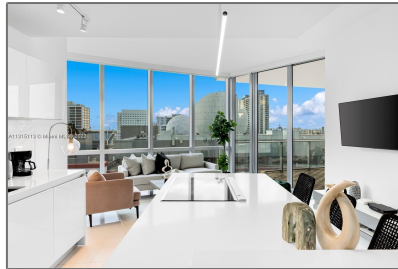

Residential Lease For Rent

1,169 Sqft - 851 NE 1st # 1010, Miami, Florida
33132

Basic [Details](#)

Property Type: **Residential Lease**

Listing Type: **For Rent**

Listing ID: **A11315113**

Price: **\$8,750**