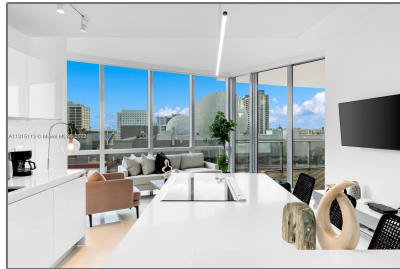

Residential Lease For Rent

1,169 Sqft - 851 NE 1st # 1010, Miami, Florida
33132

Basic [Details](#)

Property Type: **Residential Lease**

Listing Type: **For Rent**

Listing ID: **A11315113**

Price: **\$8,750**