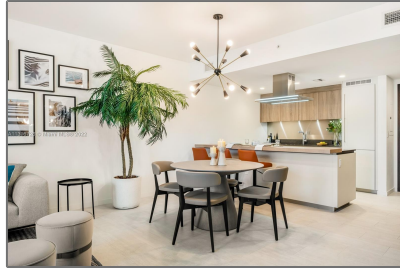

Residential Lease For Rent

826 Sqft - 1000 Brickell Plz # 2711, Miami,
Florida 33131

Basic [Details](#)

Property Type: **Residential Lease**

Listing Type: **For Rent**

Listing ID: **A11316726**

Price: **\$8,000**