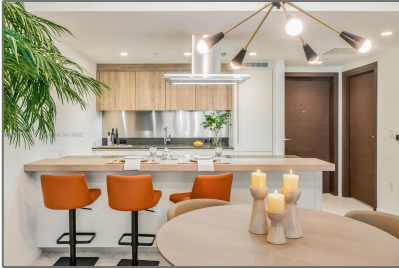

Residential Lease For Rent

826 Sqft - 1000 Brickell Plz # 2711, Miami,
Florida 33131

Basic [Details](#)

Property Type: **Residential Lease**

Listing Type: **For Rent**

Listing ID: **A11316726**

Price: **\$8,000**