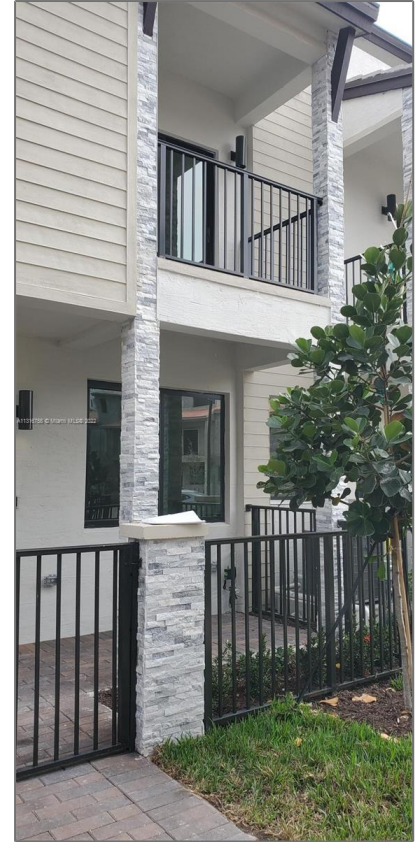

Residential Lease For Rent

1,652 Sqft - 4425 NW 83rd Pkwy # 4425, Doral,
Florida 33166

Basic [Details](#)

Property Type: **Residential Lease**

Listing Type: **For Rent**

Listing ID: **A11316756**

Price: **\$4,300**

Bedrooms: **4**

Bathrooms: **2**

Half Bathrooms: **1**

Square Footage: **1,652 Sqft**

Year Built: **2022**

Lot Area: **1,292 Sqft**

Features

Furnished: