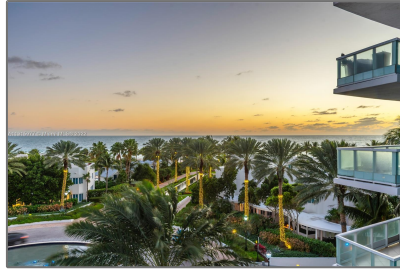

Residential Lease For Rent

2,122 Sqft - 100 S Pointe Dr # 610, Miami Beach, Florida 33139

Basic [Details](#)

Property Type: **Residential Lease**

Listing Type: **For Rent**

Listing ID: **A11315977**

Price: **\$20,000**