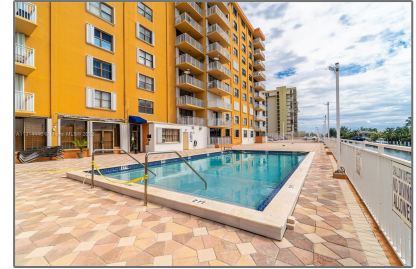

Residential For Sale

720 Sqft - 2450 NE 135th St # 106, North Miami,
Florida 33181

Basic [Details](#)

Property Type: **Residential**

Listing Type: **For Sale**

Listing ID: **A11314446**

Price: **\$249,000**

City: **North Miami**

Zipcode: **33181**

Street: **2450 NE 135th St #
106**

Building Name: **WATERSIDE
TOWER CONDOS**

Floor Number: **0**

Longitude: **W81° 51' 2.3"**

Features

✓ Heating System: **Central, Electric**