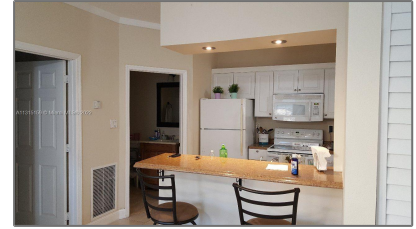

Residential Lease For Rent

715 Sqft - 18310 NW 68th Ave, Hialeah, Florida
33015

Basic [Details](#)

Property Type: **Residential Lease**

Listing Type: **For Rent**

Listing ID: **A11315159**

Price: **\$1,850**

City: **Hialeah**

Zipcode: **33015**

Street: **18310 NW 68th Ave**

Features

✓ Heating System: **Electric**

✓ Cooling System: **Paddle Fans**

✓ View: **Garden**

✓ Pet Allowed: **Restrictions Or Possible Restrictions**