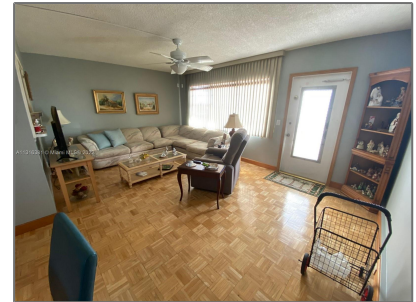

Residential For Sale

615 Sqft - 430 Southampton B # 430, West Palm Beach, Florida 33417

Basic [Details](#)

Property Type:	Residential
Listing Type:	For Sale
Listing ID:	A11316381
Price:	\$115,000
Bedrooms:	1
Bathrooms:	1
Half Bathrooms:	1
Square Footage:	615 Sqft
Year Built:	1974