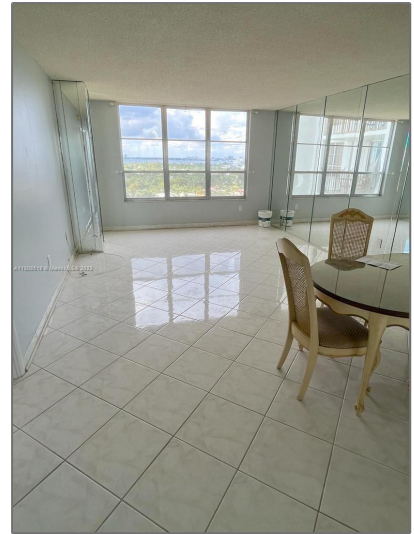

Residential Lease For Rent

740 Sqft - 4101 Pine Tree Dr # 1407, Miami Beach, Florida 33140

Basic [Details](#)

Property Type:	Residential Lease
Listing Type:	For Rent
Listing ID:	A11308518
Price:	\$2,000
Bedrooms:	1
Bathrooms:	1
Half Bathrooms:	1
Square Footage:	740 Sqft
Year Built:	1974

Address [Map](#)

Country:	US
State:	FL
County:	Miami-Dade County
City:	Miami Beach
Zipcode:	33140

Features

✓	Swimming Pool:	Community, In Ground
✓	Heating System:	Central
✓	Cooling System:	Central Air
✓	View:	Intracoastal View
✓	Furnished:	Partially