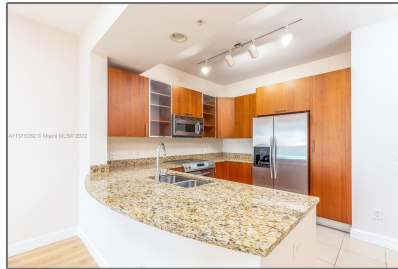

Residential Lease For Rent

924 Sqft - 1945 S Ocean Dr # 1610, Hallandale
Beach, Florida 33009

Basic [Details](#)

Property Type: **Residential Lease**

Listing Type: **For Rent**

Listing ID: **A11316262**

Price: **\$2,800**