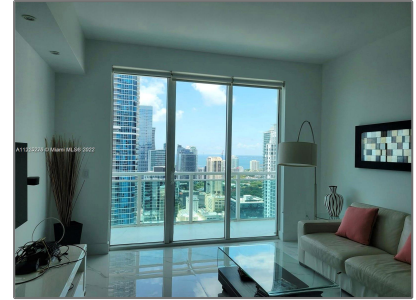

# Residential Lease For Rent

628 Sqft - 950 Brickell Bay Dr # 4409, Miami, Florida 33131

## Basic [Details](#)

Property Type: **Residential Lease**

Listing Type: **For Rent**

Listing ID: **A11315226**

Price: **\$3,900**

Bedrooms: **1**

Bathrooms: **1**

Square Footage: **628 Sqft**