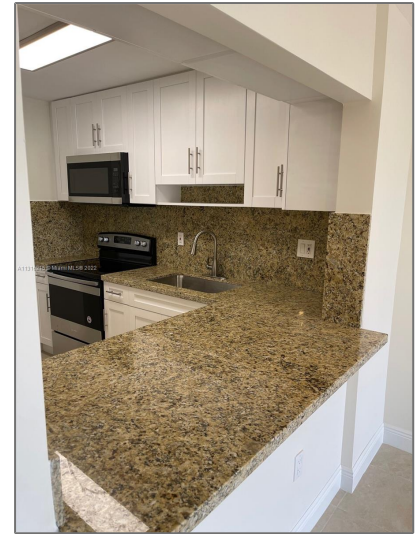

Residential Lease For Rent

820 Sqft - 6090 W 18th Ave # 332, Hialeah,
Florida 33012

Basic [Details](#)

Property Type:	Residential Lease
Listing Type:	For Rent
Listing ID:	A11316215
Price:	\$1,900
Bedrooms:	2
Bathrooms:	1
Square Footage:	820 Sqft
Year Built:	1972

Address [Map](#)

Country:	US
State:	FL
County:	Miami-Dade County
City:	Hialeah
Zipcode:	33012
Street:	6090 W 18th Ave # 332

Features

✓	Swimming Pool:	Community
✓	Heating System:	Central
✓	Cooling System:	Central Air
✓	Pet Allowed:	Restrictions Or Possible Restrictions, No
✓	Patio:	Open Balcony
✓	Furnished:	Unfurnished