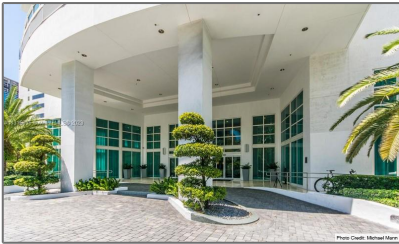

Residential Lease For Rent

639 Sqft - 951 Brickell # 1208, Miami, Florida
33131

Basic [Details](#)

Property Type: **Residential Lease**

Listing Type: **For Rent**

Listing ID: **A11316015**

Price: **\$2,950**

City: **Miami**

Zipcode: **33131**

Street: **951 Brickell # 1208**

Building Name: **THE PLAZA 901
BRICKELL CO**

Floor Number: **0**

Longitude: **W81° 48' 33.2"**

Latitude: **N25° 45' 52"**

Features