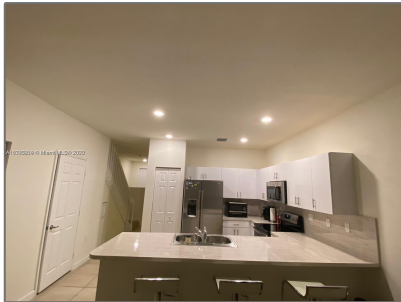

Residential Lease For Rent

1,545 Sqft - 3276 W 92nd Pl # 3276, Hialeah,
Florida 33018

Basic [Details](#)

Property Type: **Residential Lease**

Listing Type: **For Rent**

Listing ID: **A11315814**

Price: **\$2,900**