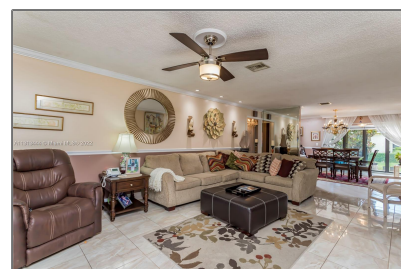

Residential Lease For Rent

1,400 Sqft - 9845 Tabebuia Tree Dr # A, Boynton Beach, Florida 33436

Basic [Details](#)

Property Type: **Residential Lease**

Listing Type: **For Rent**

Listing ID: **A11313444**

Price: **\$3,000**