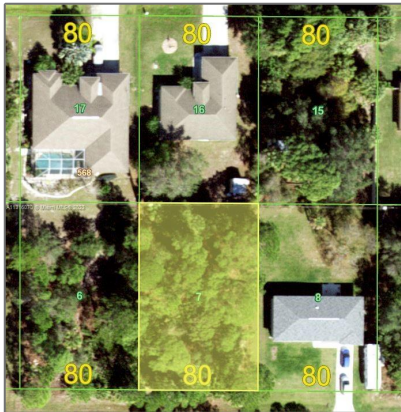

Land/boat Docks For Sale

- 17430 WACO AVE, Port Charlotte, Florida 33948

Basic Details

Property Type:	Land/boat Docks
Listing Type:	For Sale
Listing ID:	A11316070
Price:	\$22,000

Address Map

Country:	US
State:	FL
County:	Charlotte County
City:	Port Charlotte
Zipcode:	33948
Street:	17430 WACO AVE
Building Name:	port charlotte
Floor Number:	0
Longitude:	W83° 50' 26.8"
Latitude:	N26° 59' 16.8"