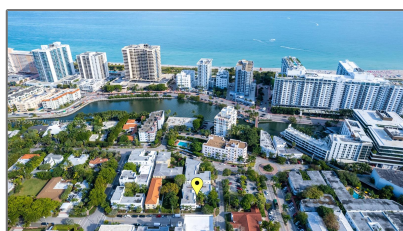

Residential Lease For Rent

550 Sqft - 2425 Flamingo Pl # 11, Miami Beach,
Florida 33140

Basic [Details](#)

Property Type: **Residential Lease**

Listing Type: **For Rent**

Listing ID: **A11315687**

Price: **\$2,000**

✓ View: **Garden, Other**

✓ Pet Allowed: **More Than 20 Lbs**

✓ Patio: **Patio**

✓ Furnished: **Unfurnished**

Address [Map](#)

Country: **US**

State: **FL**

County: **Miami-Dade County**

City: **Miami Beach**

Zipcode: **33140**

Street: **2425 Flamingo Pl #
11**

Building Name: **FLAMINGO TERR
ADDN**

Floor Number: **0**

Longitude: **W81° 52' 16.7"**

Latitude:

N25° 48' 4.2"