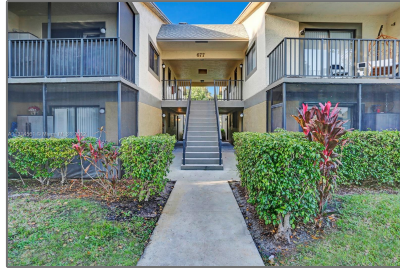

Residential Lease For Rent

887 Sqft - 677 Trace Cir # 106, Deerfield Beach,
Florida 33441

Basic [Details](#)

Property Type: **Residential Lease**

Listing Type: **For Rent**

Listing ID: **A11314561**

Price: **\$2,300**

City: **Deerfield Beach**

Zipcode: **33441**

Street: **677 Trace Cir # 106**

Building Name: **TIVOLI TRACE
CONDO NO 1**

Floor Number: **0**

Longitude: **W81° 53' 17"**

Latitude: **N26° 18' 22.9"**

Features