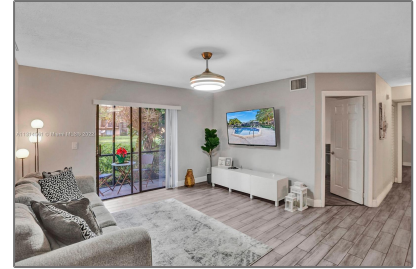

Residential Lease For Rent

887 Sqft - 677 Trace Cir # 106, Deerfield Beach,
Florida 33441

Basic [Details](#)

Property Type: **Residential Lease**

Listing Type: **For Rent**

Listing ID: **A11314561**

Price: **\$2,300**