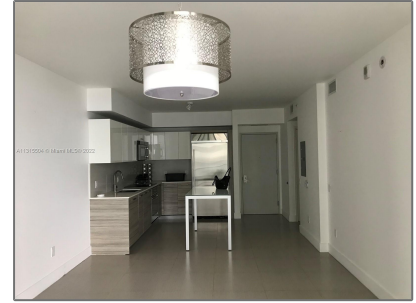

Residential Lease For Rent

696 Sqft - 1300 BRICKELL BAY DR # 1104,
Miami, Florida 33131

Basic [Details](#)

Property Type: **Residential Lease**

Listing Type: **For Rent**

Listing ID: **A11315504**

Price: **\$3,500**

City: **Miami**

Zipcode: **33131**

Street: **1300 BRICKELL
BAY DR # 1104**

Building Name: **BRICKELL HOUSE**

Floor Number: **0**

Longitude: **W81° 48' 35.3"**

Features

✓ Swimming Pool: **Above Ground**