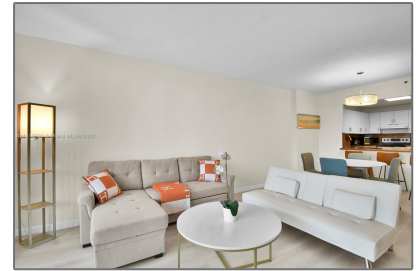

Residential Lease For Rent

850 Sqft - 2301 Collins Ave # 425, Miami Beach,
Florida 33139

Basic [Details](#)

Property Type: **Residential Lease**

Listing Type: **For Rent**

Listing ID: **A11313633**

Price: **\$5,200**

County: **Miami-Dade County**

City: **Miami Beach**

Zipcode: **33139**

Street: **2301 Collins Ave #
425**

Building Name: **RONEY PALACE
CONDO**

Floor Number: **0**

Features

Swimming Pool: **Above Ground**