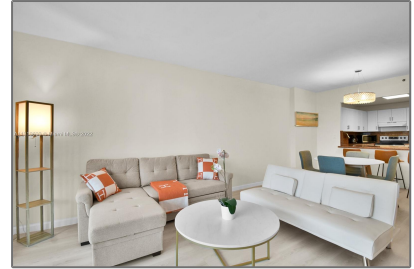

# Residential Lease For Rent

850 Sqft - 2301 Collins Ave # 425, Miami Beach, Florida 33139