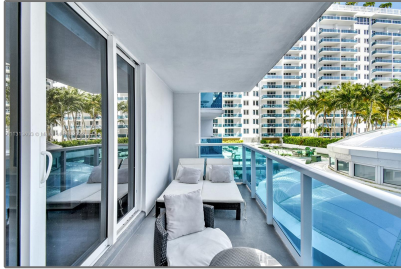

# Residential Lease For Rent

850 Sqft - 2301 Collins Ave # 425, Miami Beach, Florida 33139