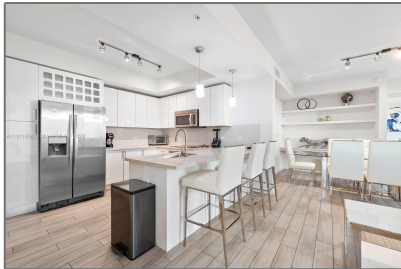

Residential Lease For Rent

1,228 Sqft - 999 SW 1st Ave # 2204, Miami,
Florida 33130

Basic [Details](#)

Property Type: **Residential Lease**

Listing Type: **For Rent**

Listing ID: **A11311856**

Price: **\$4,850**