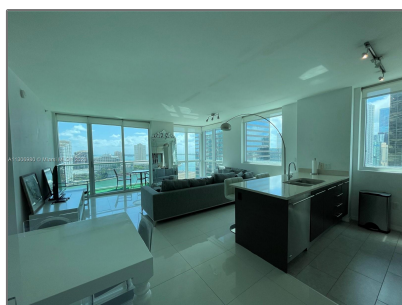

Residential Lease For Rent

1,320 Sqft - 500 Brickell Ave # 1902, Miami,
Florida 33131

Basic [Details](#)

Property Type: **Residential Lease**

Listing Type: **For Rent**

Listing ID: **A11306980**

Price: **\$4,850**