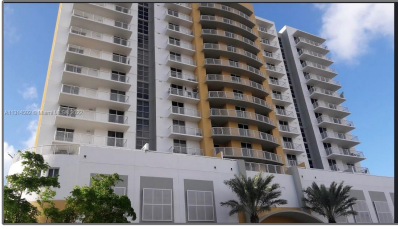

Residential Lease For Rent

893 Sqft - 900 SW 8th St # 604, Miami, Florida 33130

Basic [Details](#)

Property Type: **Residential Lease**

Listing Type: **For Rent**

Listing ID: **A11314592**

Price: **\$2,500**

City: **Miami**

Zipcode: **33130**

Street: **900 SW 8th St #**

Features

✓ Swimming Pool: **Community**

✓ Pet Allowed: **Restrictions Or Possible Restrictions**

✓ Patio: **Open Balcony**

✓ Furnished: **Unfurnished**