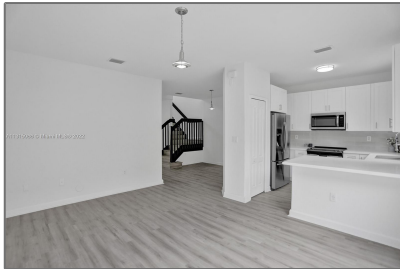

Residential Lease For Rent

1,500 Sqft - 6902 NW 174th Ter # E103, Hialeah, Florida 33015

Basic [Details](#)

Property Type: **Residential Lease**

Listing Type: **For Rent**

Listing ID: **A11315088**

Price: **\$3,200**