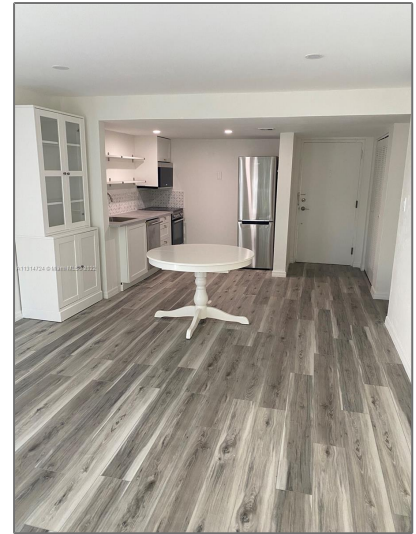

## Basic [Details](#)

Property Type: **Residential Lease**

Listing Type: **For Rent**

Listing ID: **A11314724**

Price: **\$2,650**

Bedrooms: **1**

Bathrooms: **1**

Square Footage: **700 Sqft**