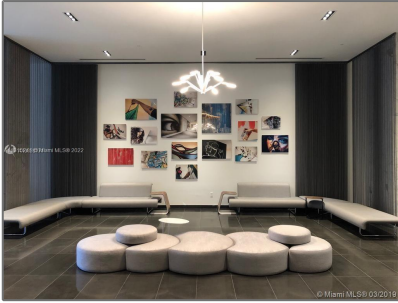

# Residential Lease For Rent

1,110 Sqft - 1600 NE 1st Ave # 2210, Miami,  
Florida 33132