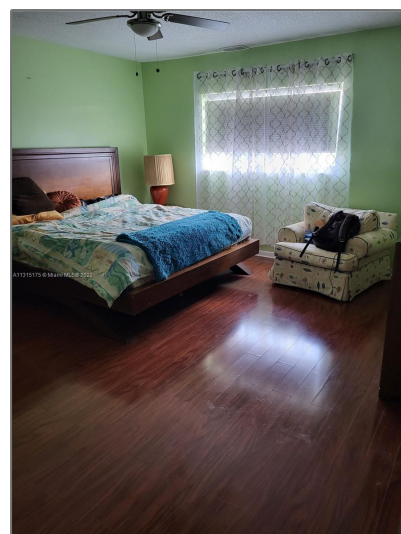

Residential For Sale

928 Sqft - 4801 NW 22nd Ct # 205, Lauderdale, Florida 33313

Basic [Details](#)

Property Type:	Residential
Listing Type:	For Sale
Listing ID:	A11315175
Price:	\$96,500
Bedrooms:	1
Bathrooms:	1
Half Bathrooms:	1
Square Footage:	928 Sqft
Year Built:	1971