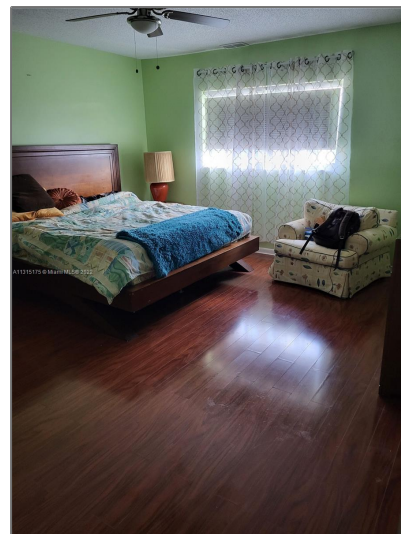

## Basic [Details](#)

Property Type:	<b>Residential</b>
Listing Type:	<b>For Sale</b>
Listing ID:	<b>A11315175</b>
Price:	<b>\$96,500</b>
Bedrooms:	<b>1</b>
Bathrooms:	<b>1</b>
Half Bathrooms:	<b>1</b>
Square Footage:	<b>928 Sqft</b>
Year Built:	<b>1971</b>