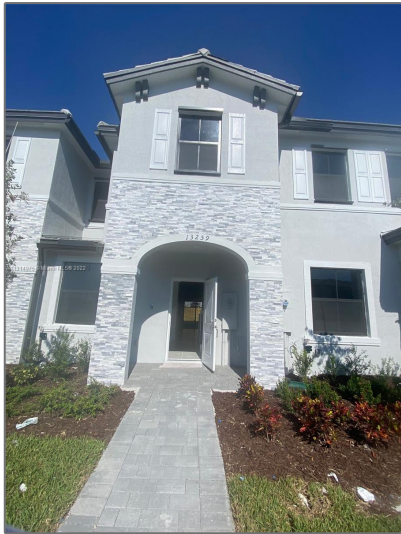

Residential Lease For Rent

- 13259 SW 286th St # 0, Homestead, Florida
33033

Basic [Details](#)

Property Type: **Residential Lease**

Listing Type: **For Rent**

Listing ID: **A11314975**

Price: **\$2,300**

Bedrooms: **3**

Bathrooms: **2**

Half Bathrooms: **1**

Lot Area: **1,833 Sqft**

Address [Map](#)

Country: **US**

State: **FL**

County: **Miami-Dade County**

City: **Homestead**

Zipcode: **33033**

Street: **13259 SW 286th St
0**

Features

Furnished:

[Unfurnished](#)

Building Name: **PINE ISLE**

Floor Number: **0**

Longitude: **W81° 35' 40.7"**